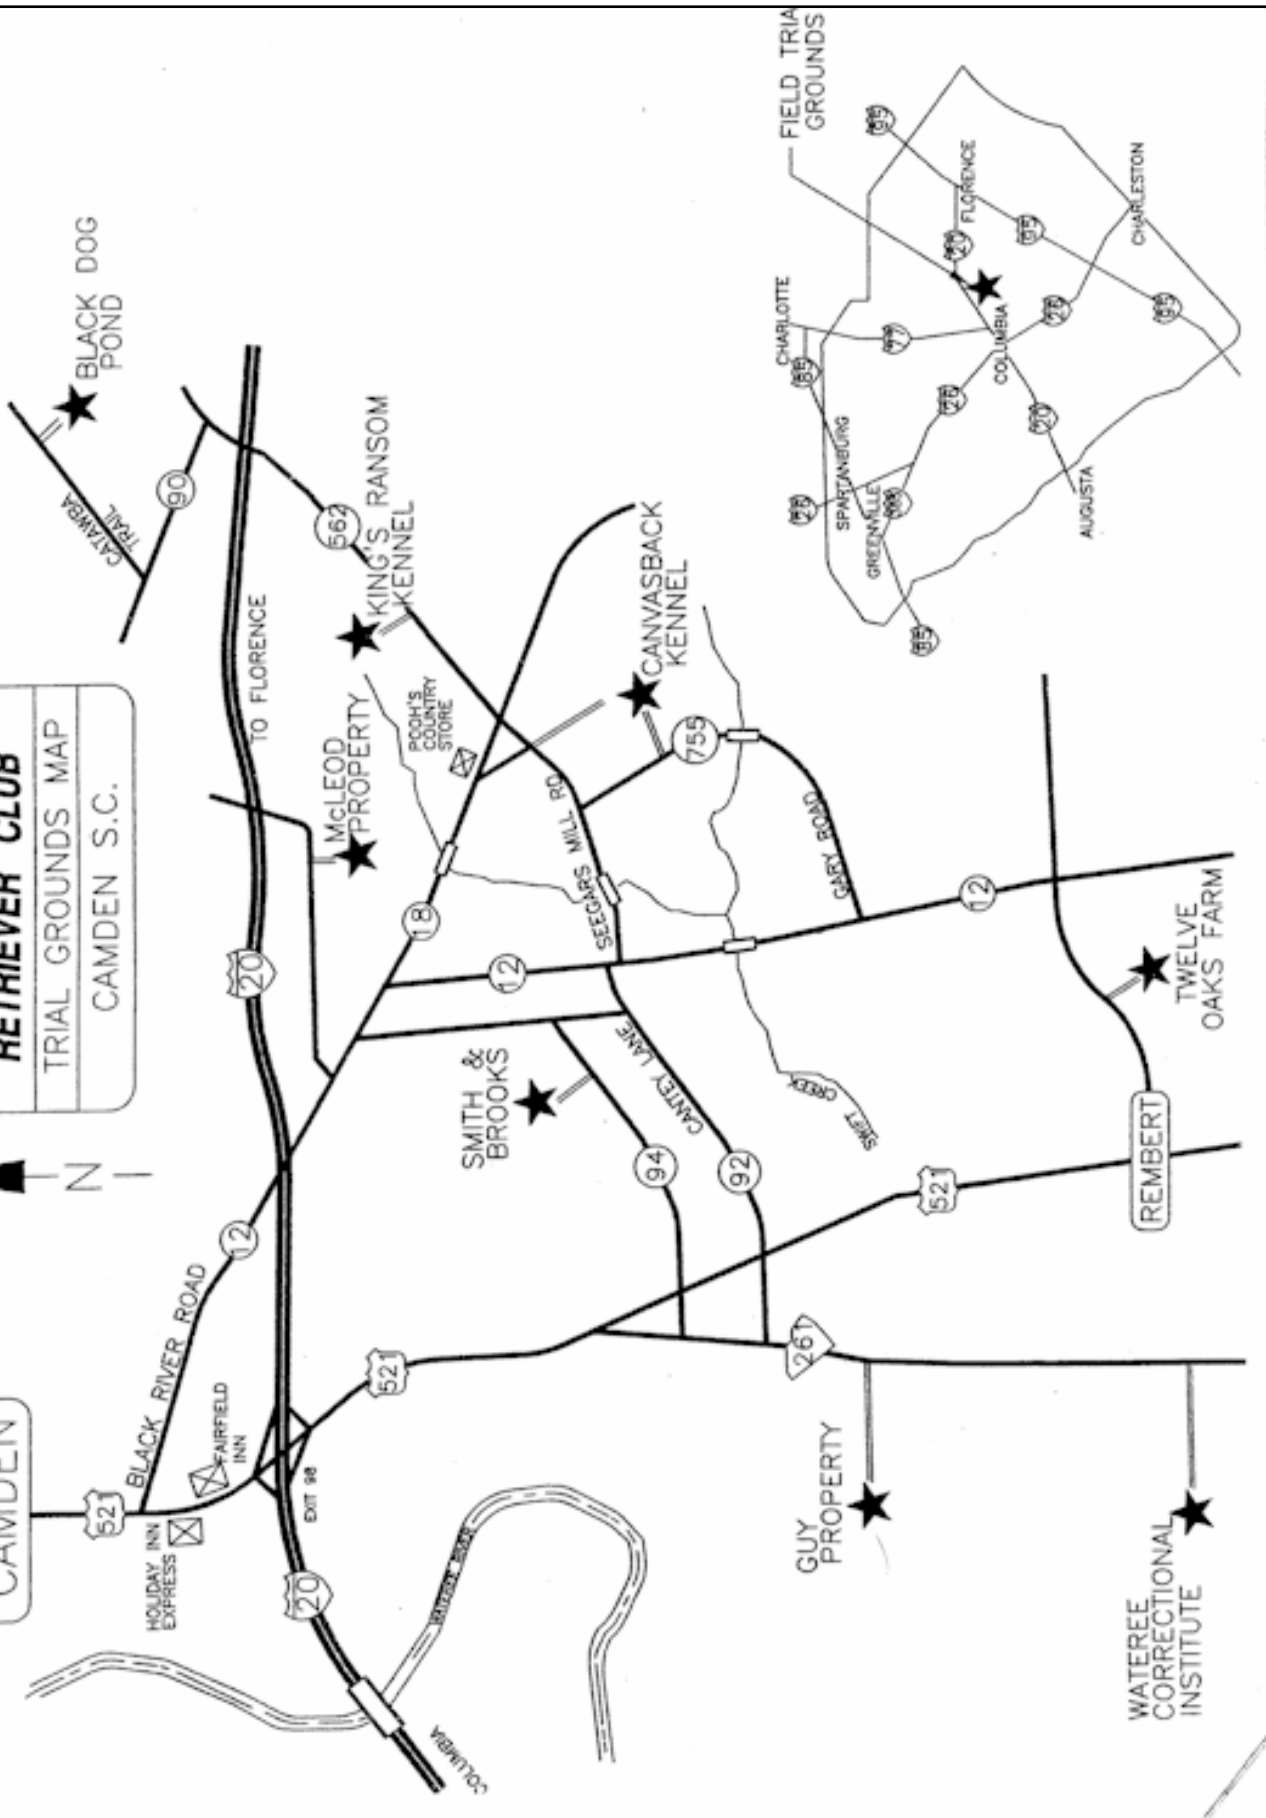

COLONY INN

CAMDEN

**PALMETTO  
RETRIEVER CLUB**  
TRIAL GROUNDS MAP  
CAMDEN S.C.

BLACK DOG  
POND

CATYRA  
TRAIL

TO FLORENCE

KING'S RANSOM  
KENNEL

MCLEOD  
PROPERTY

POOH'S  
COUNTRY  
STORE

SMITH &  
BROOKS

CANVASBACK  
KENNEL

SEESUCK  
SHEPHERD MILK RD

CATY LAKE

GUY  
PROPERTY

FIELD TRIA  
GROUNDS

CHARLOTTE

SPARTANBURG

GREENVILLE

COLUMBIA

AUGUSTA

FLORENCE

CHARLESTON

WATERREE  
CORRECTIONAL  
INSTITUTE

REMBERT

TWELVE  
OAKS FARM